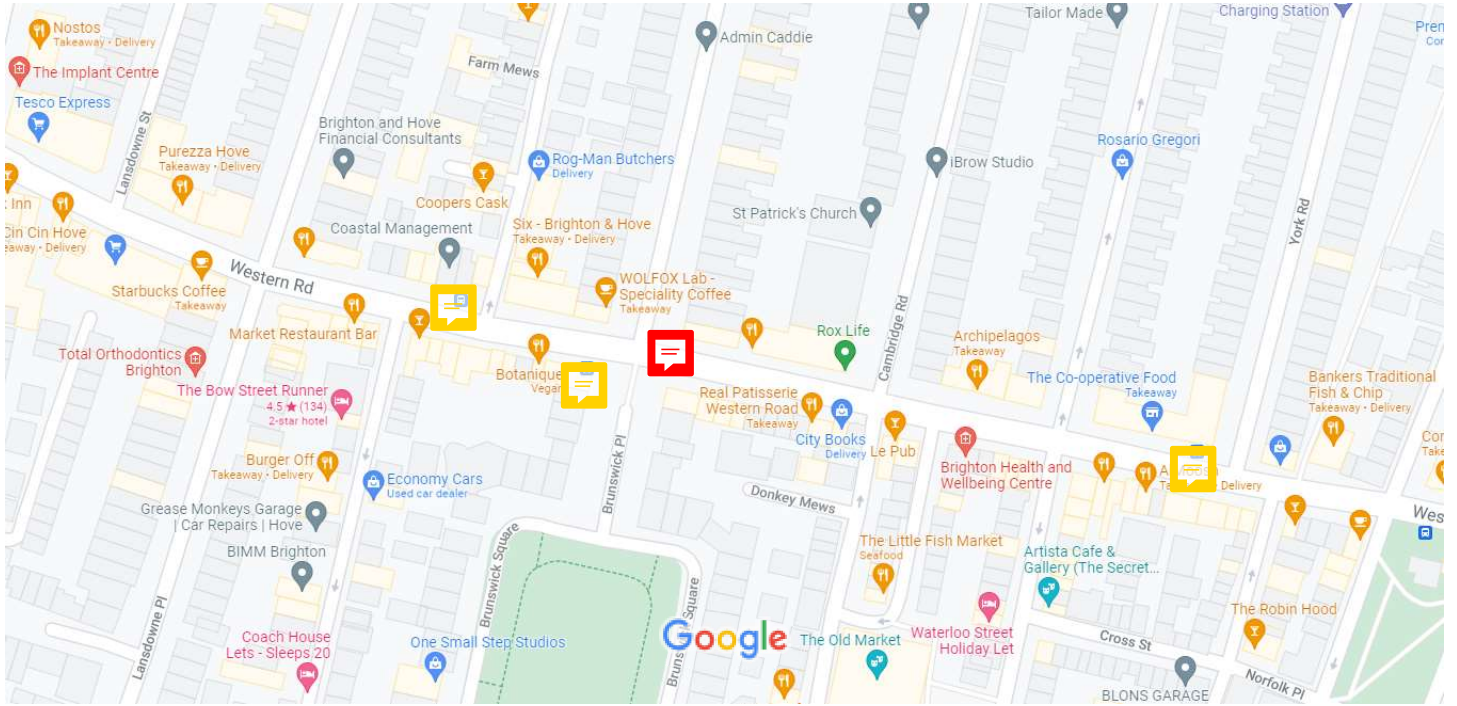

Map data ©2021 20 m