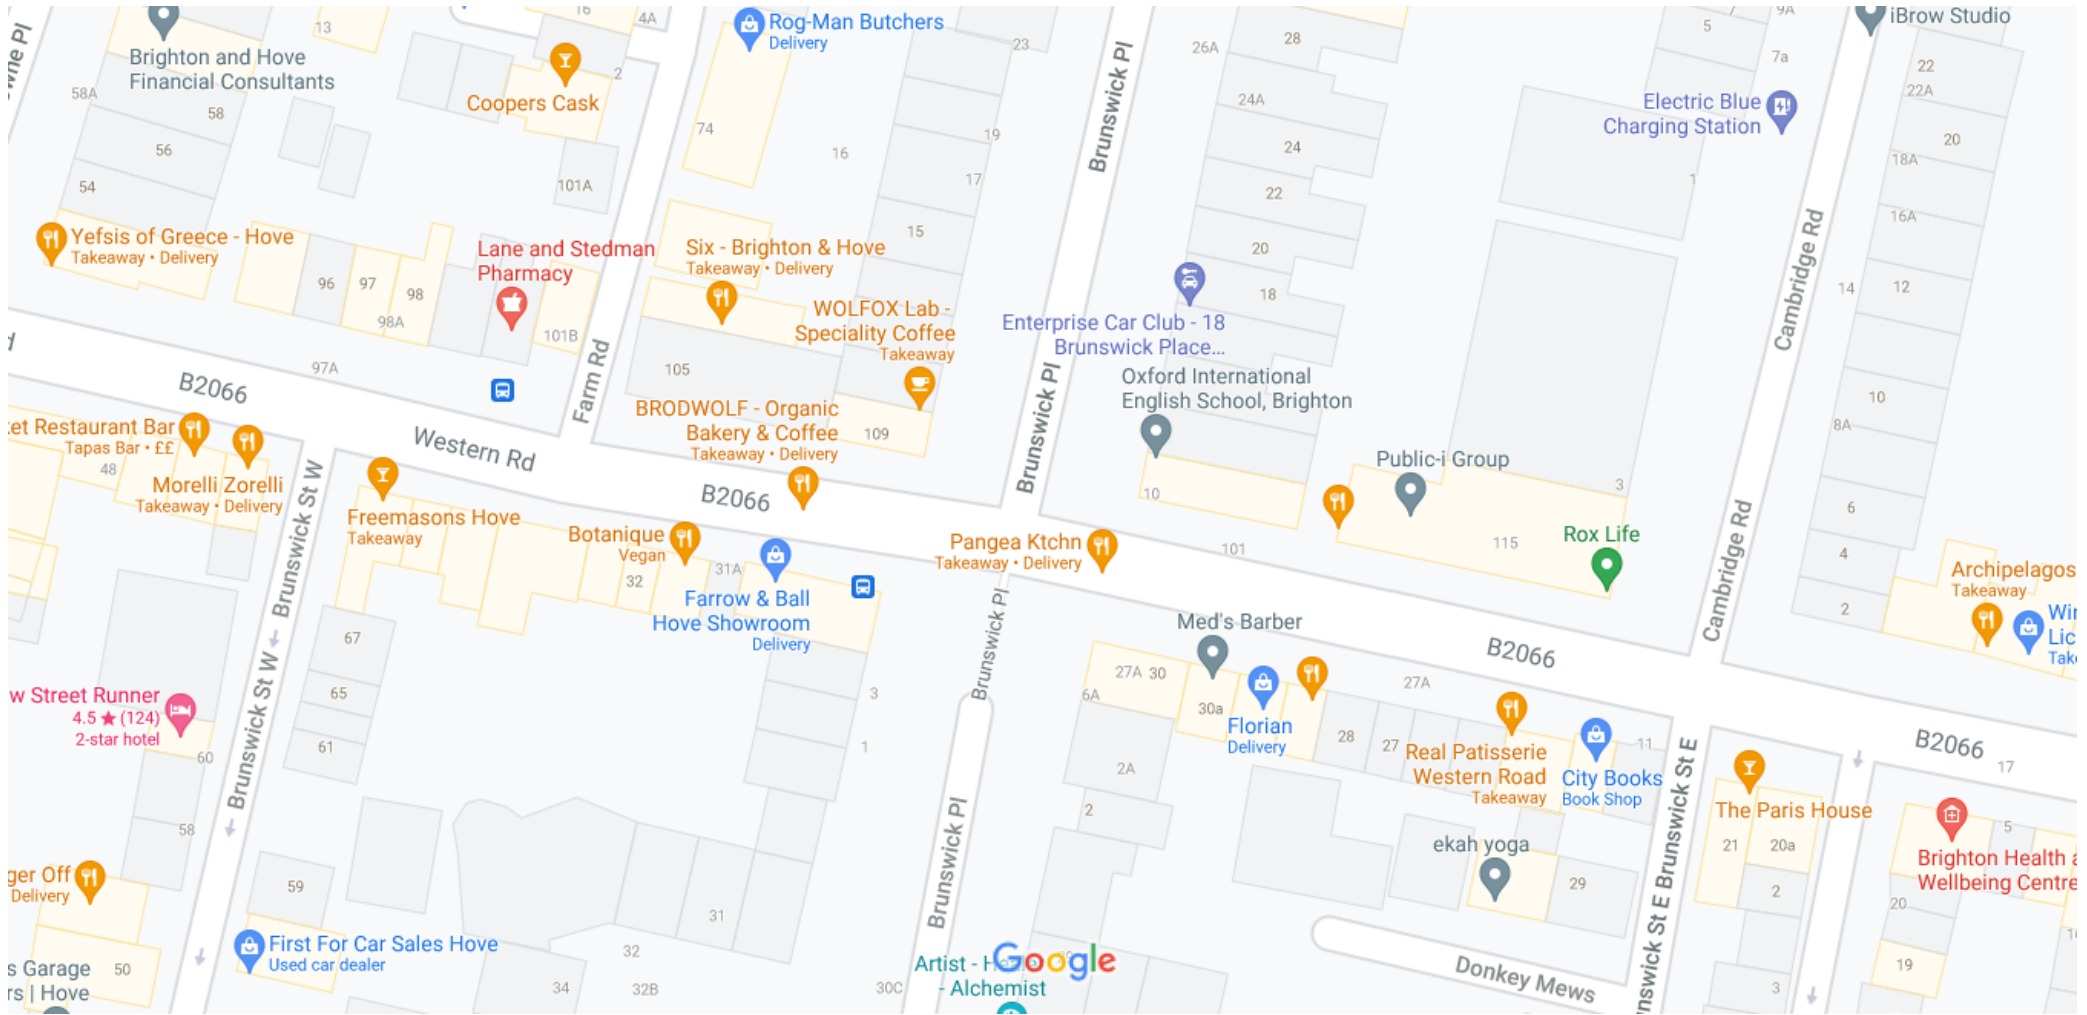

Map data ©2021 20 m