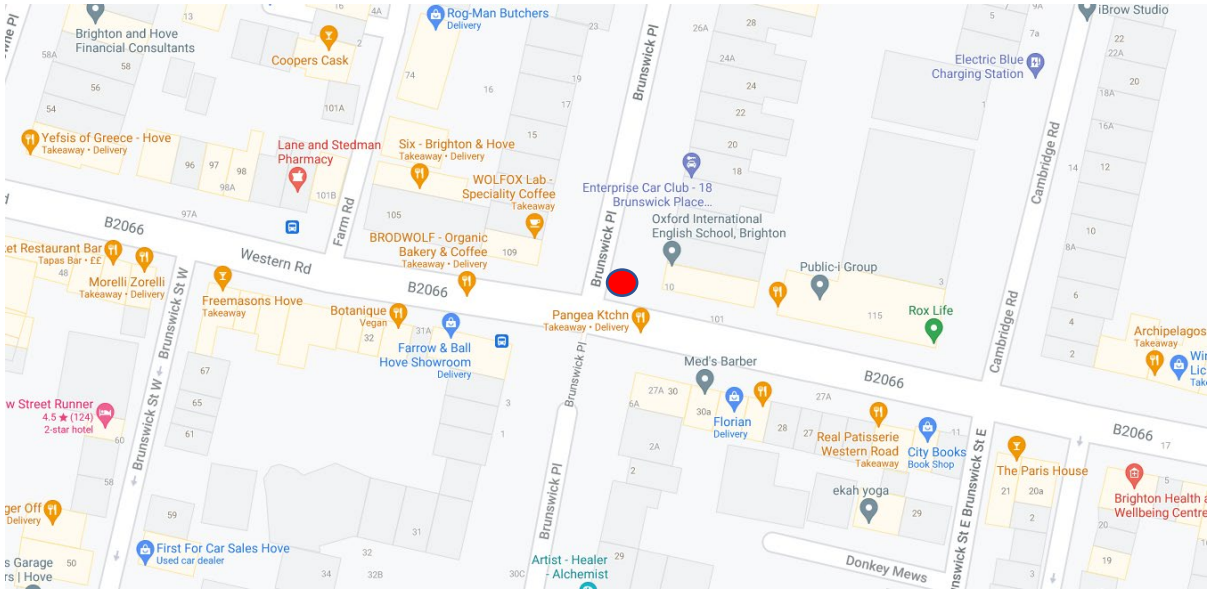

Bus Stop Enforcement

1101	Brunswick Square	Western Road (Brunswick Place)	Westbound	M
1101	Brunswick Square	Western Road (Brunswick Place)	Eastbound	M
1101	Brunswick Square	Western Road (Norfolk Square)	Eastbound	M

Brunswick Place Westbound, Western Road. Camera 1101

CPZ Zone M

Overhead view

 Camera location

Bus stop

Bus Stop signage

Camera location

Brunswick Place Eastbound, Western Road. Camera 1101

Hove, England

Google

Street View

Google Maps 10 B2066

Image capture: Oct 2020 © 2021 Google

Hove, England

Google

Street View

Hove, England

Street View